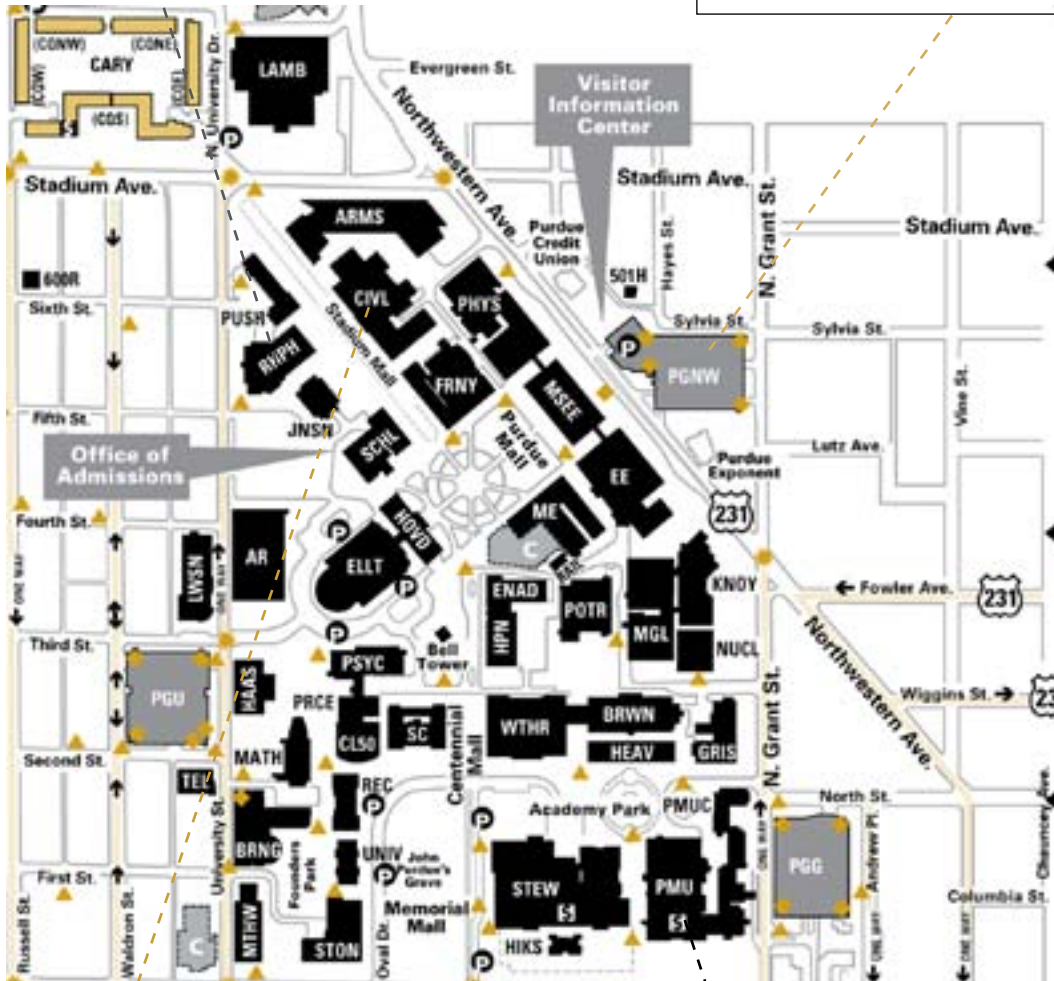

Heine Pharmacy Building (RHPH)

- Tutorial (Sun.)
- Technical Presentations (Mon. & Tues.)
- Della Roy Lecture (Mon.)

Parking Garage – Northwestern Avenue (PGNW)

- Purdue University Visitor Information Center
- Public Parking
- Parking Services Office

Civil Engineering Building (CIVL)

- Registration (Sun. – Tues.)
- Poster Session & Reception (Sun.)
- Della Roy Reception (Mon.)
- Coffee Breaks (Mon. & Tues.)

Purdue Memorial Union (PMU)

- Food Court (Lunch On Own Options)