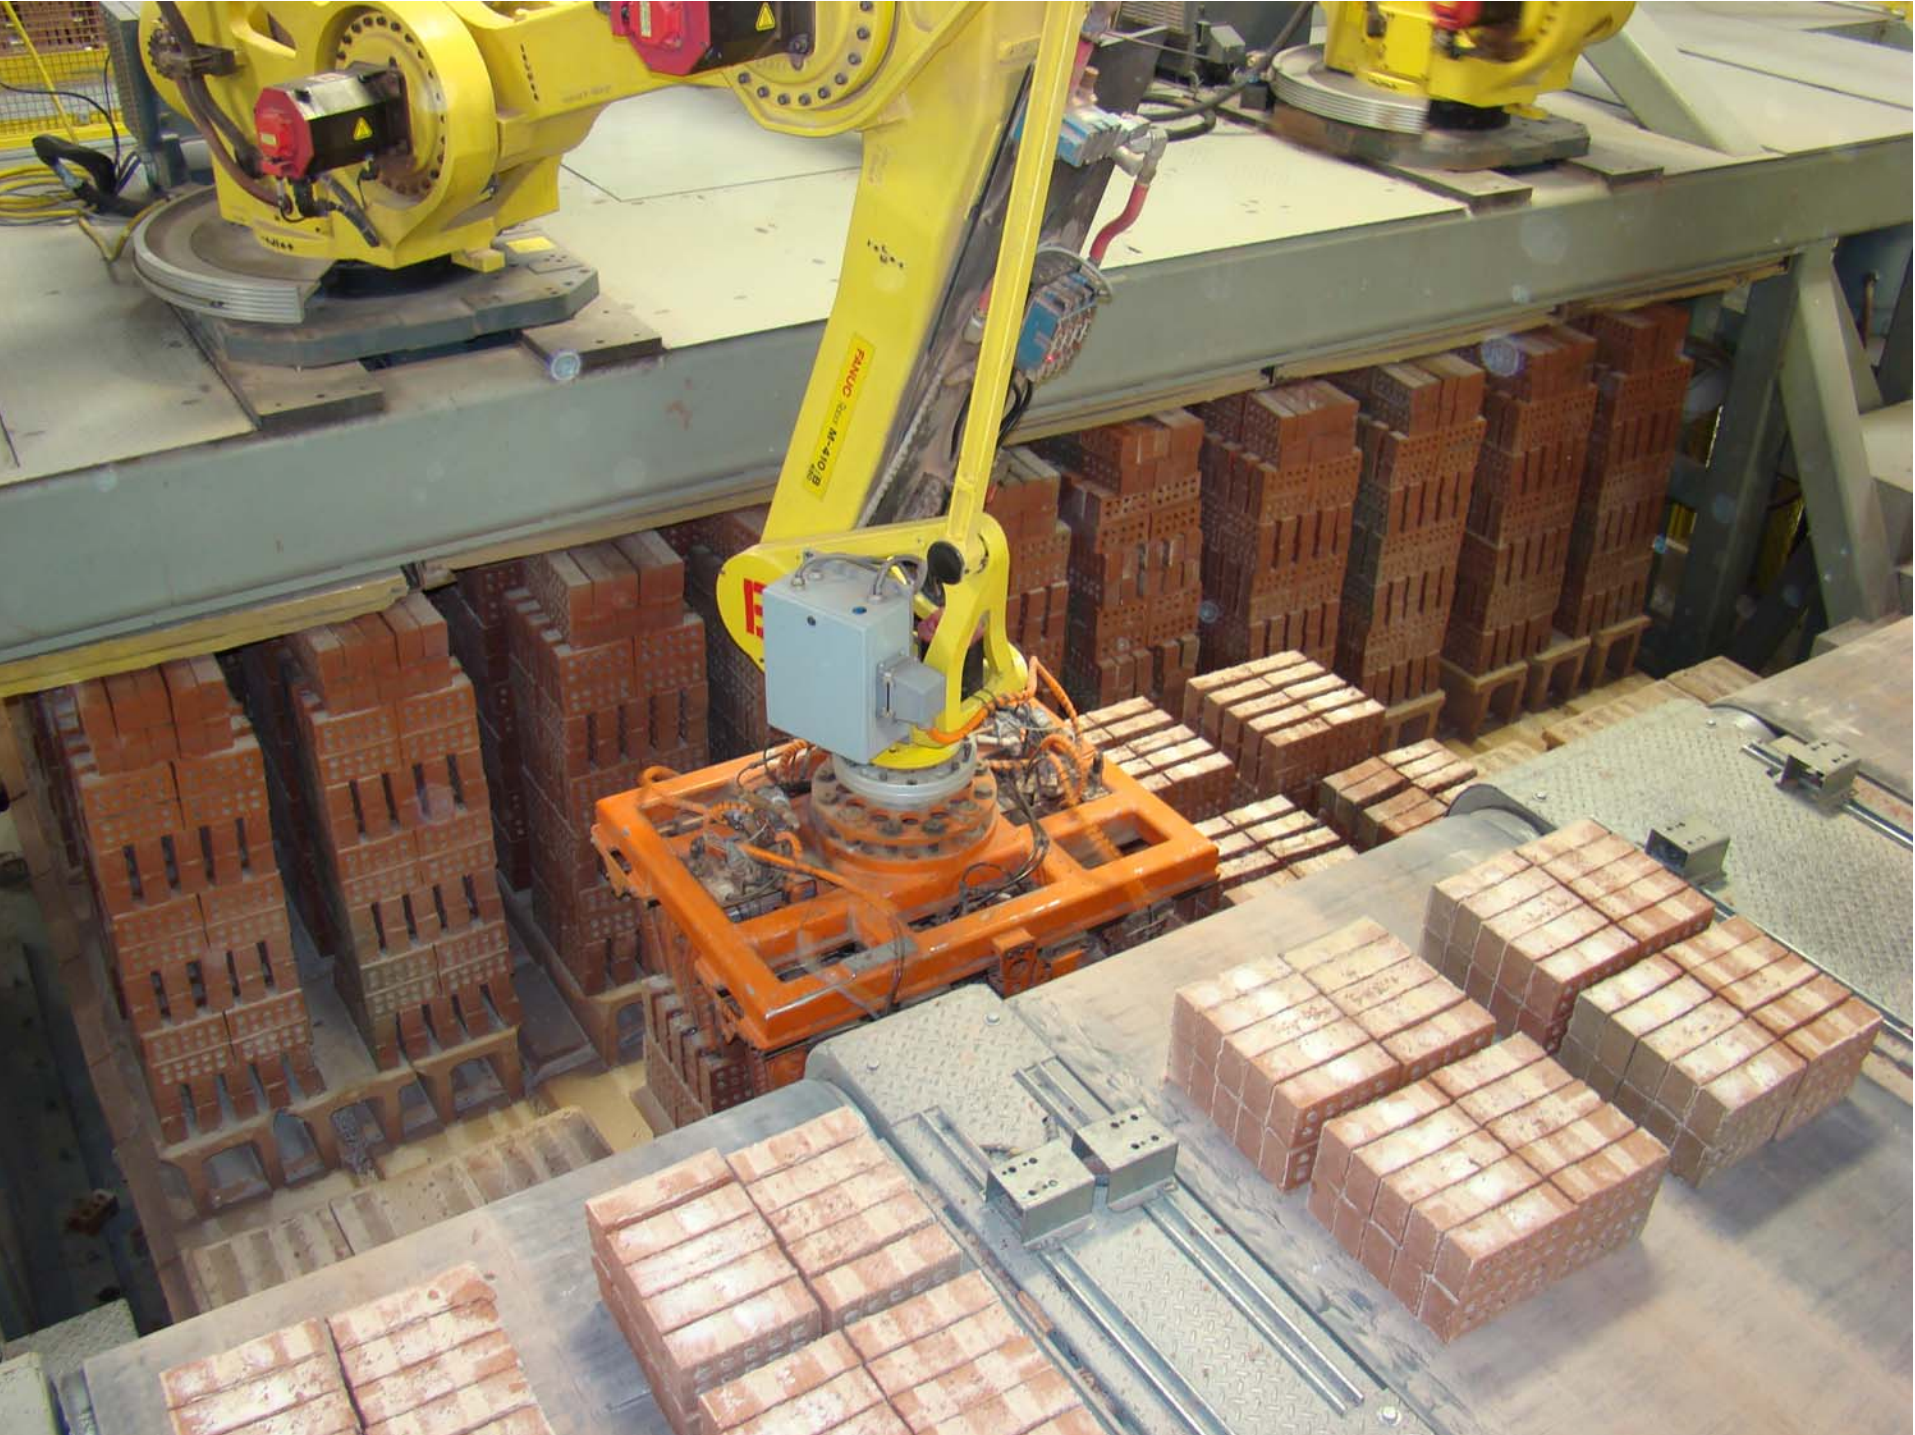

PACKAGE LEVEL  
ALARM

WARNING  
THE EQUIPMENT  
STARTS AUTOMATICALLY

NOT AN  
EXIT

PACKAGE LEVEL ALARM

30  
31

30  
31

PT3-300  
34

SIMITS-COZ

Worker in white shirt and blue hard hat.

Whiteboard with text and diagrams.

SIGNODE

CAUTION  
STOP  
AUTOMATIC

104006422  
Preservation Red  
**General  
Shale**

SIGNODE