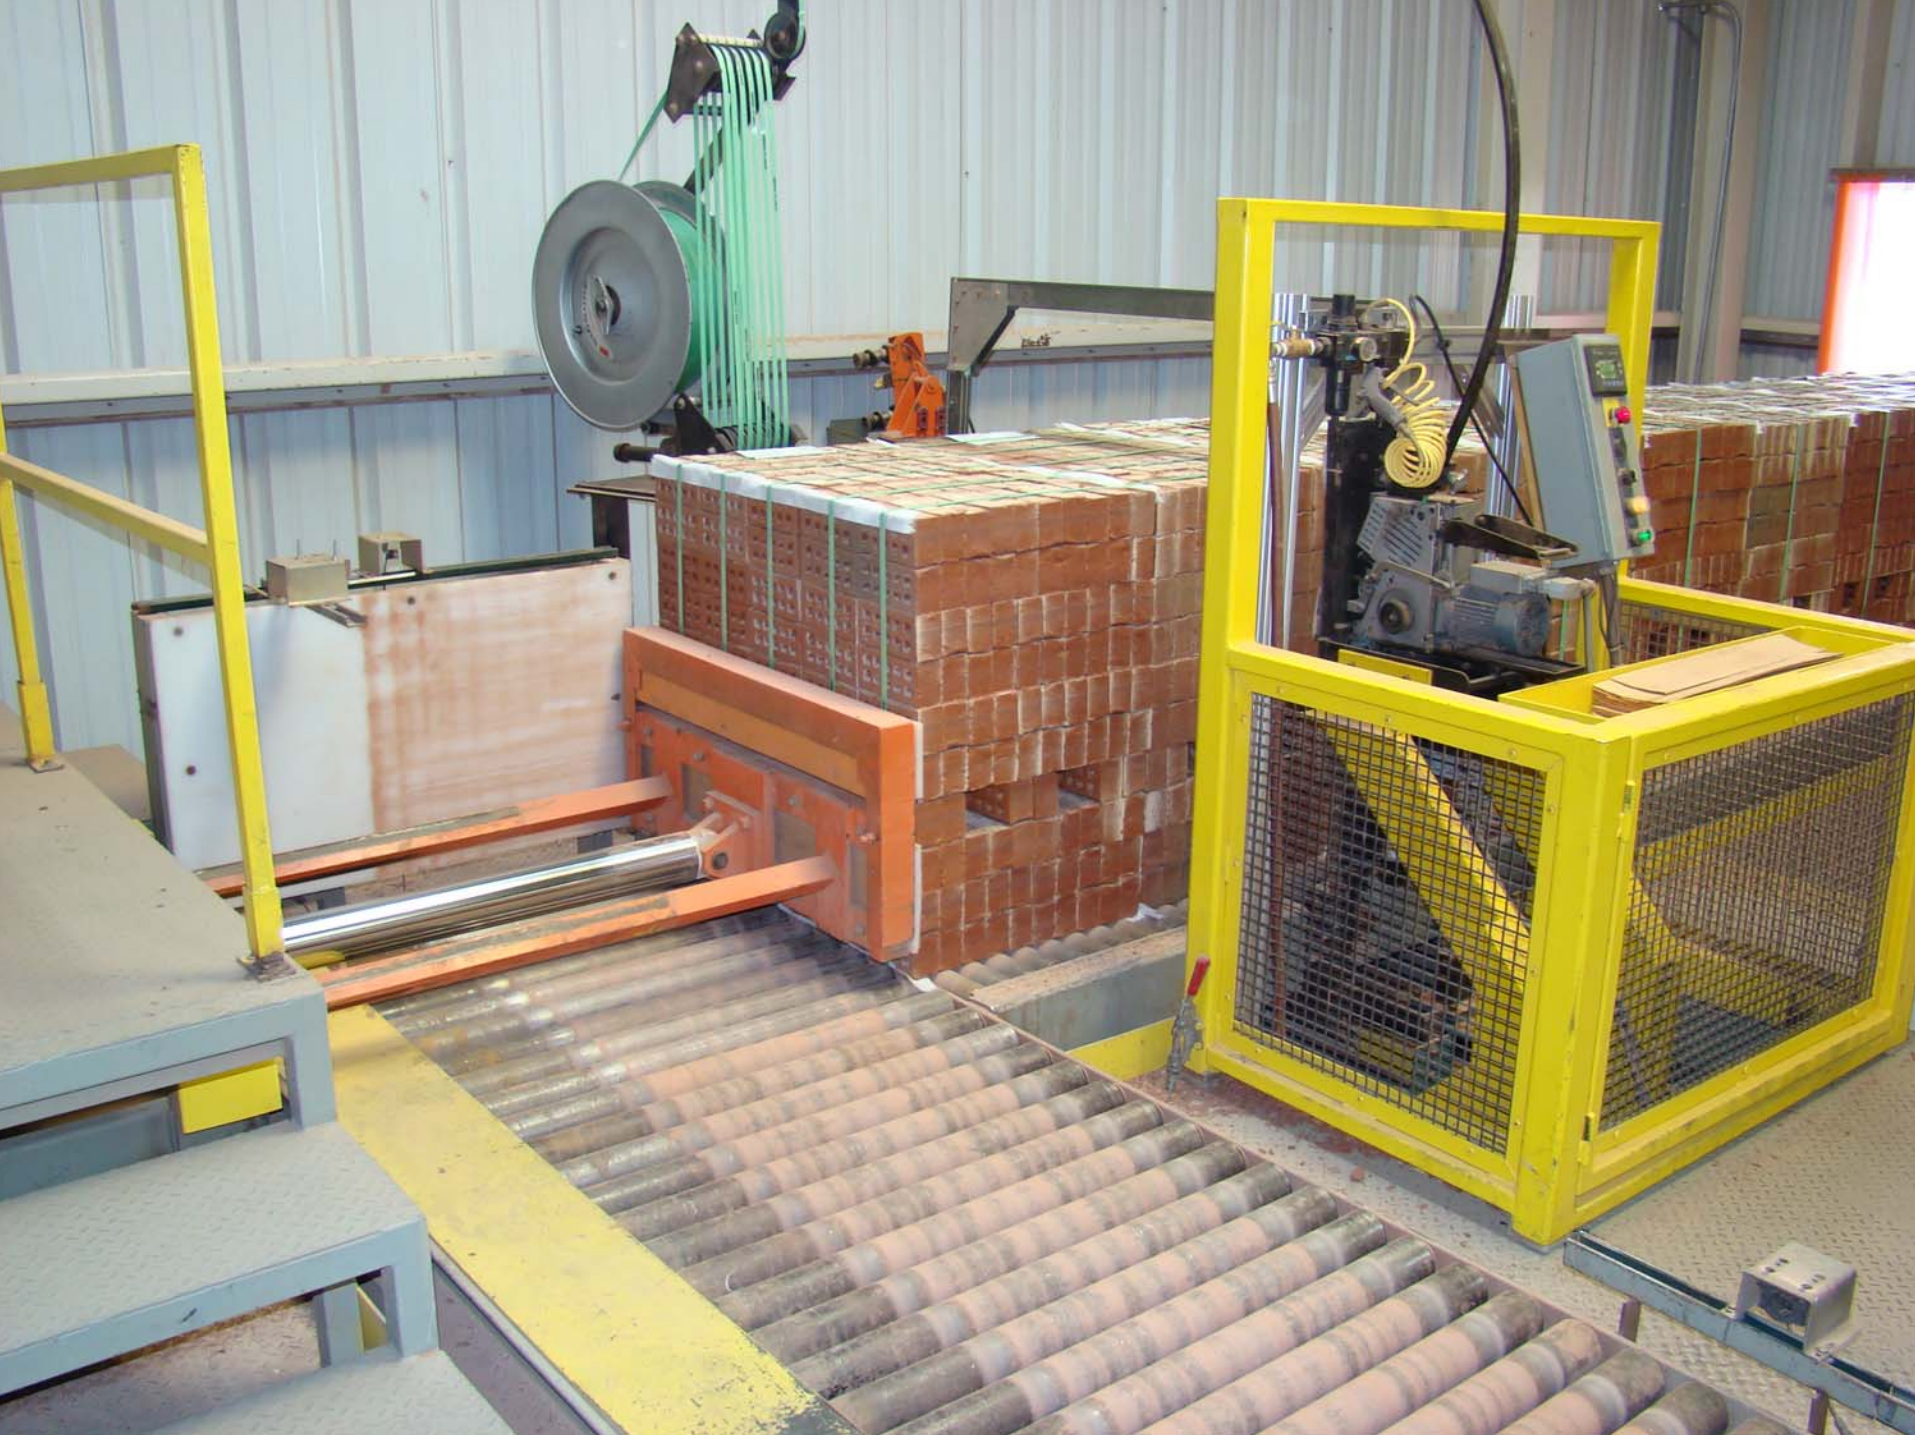

Worker in white shirt and blue hard hat.

Whiteboard with text and diagrams.

SIGNODE

CAUTION  
STOP  
AUTOMATIC

104006422  
Preservation Red  
**General  
Shale**

SIGNODE